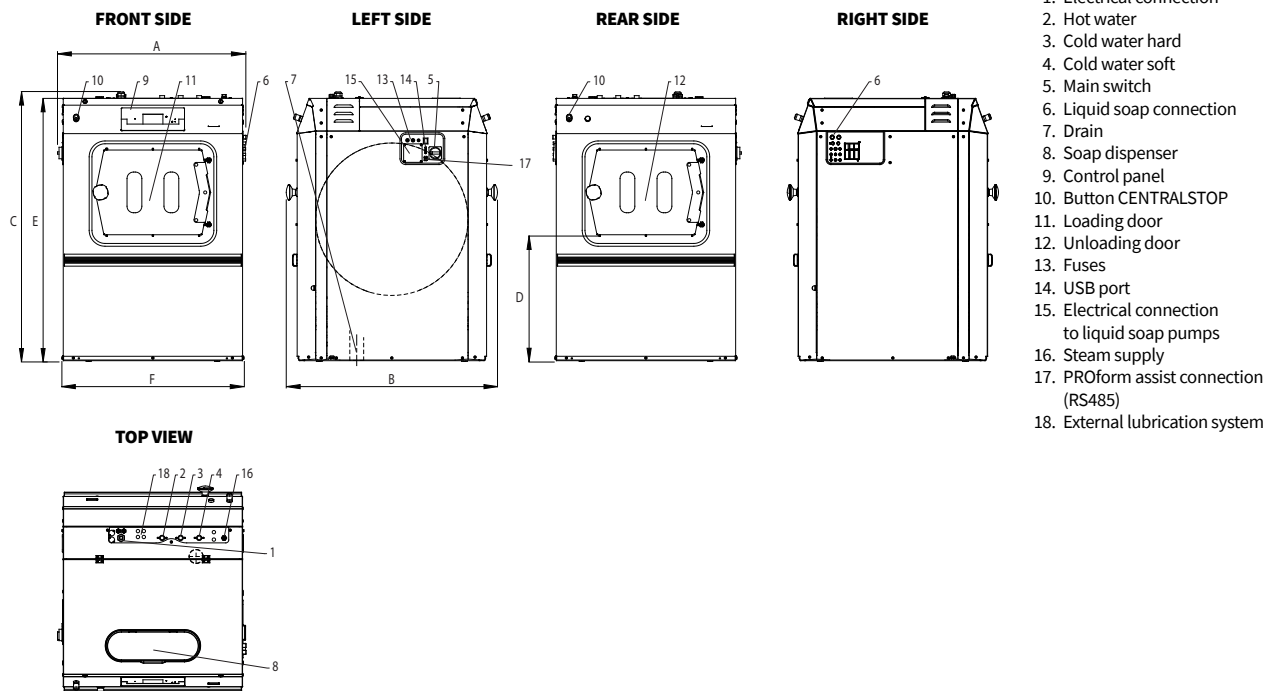

Maximum Performance

UH180, UH240, UH280

FEATURES AND BENEFITS

- Freestanding, high spin
- Complete stainless steel cabinet
- Stainless steel drum and tub
- Patented soap hopper
- Large drain valve (Ø 76 mm)
- Easy access to all important parts from all sides
- Large door opening for easy loading & unloading
- Automatic door positioning
- Liquid soaps connection
- External lubrication system
- USB plug at the side panel

OPTIONS

- Liquid soap pumps
- Water recovery option incl. second drain valve
- Steam heating version
- Water sample tap
- Second display
- A warning light based on traffic light system and horn

CONTROL PROFORM TOUCH

HIGH SPIN HYGIENIC BARRIER WASHERS

TYPE		UH180	UH240	UH280
CAPACITY				
Drum capacity 1:10	kg/lb	18/40	24/55	28/65
Drum capacity 1:9	kg/lb	20/44	27/60	31/68
Drum volume	l	180	240	280
Drum diameter	Ø mm	750	750	750
Number of drums		1	1	1
Number of loading doors		1	1	1
Number of unloading doors		1	1	1
DRUM SPEED				
Wash	rpm	42	42	42
Extraction	rpm	939	939	914
G-Factor		370	370	350
CABINET				
Stainless steel		Standard	Standard	Standard
HEATING				
Electricity (standard)	kW	12/18	18	18/21.9
Steam	bar	3-8	1-8	3-8
CONNECTIONS				
Electrical		3x200-240V 50/60Hz 3x380-480V 50/60Hz	3x200-240V 50/60Hz 3x380-480V 50/60Hz	3x200-240V 50/60Hz 3x380-480V 50/60Hz
Water inlet	inch	3x3/4"	3x3/4"	3x3/4"
Steam inlet	inch	1x1/2"	1x1/2"	1x1/2"
DIMENSIONS				
HxWxD	mm	1455x900x1145	1455x1020x1145	1455x1130x1145
TRANSPORT DATA				
Gross	kg	485	515	550
Net	kg	430	460	490
Packed HxWxD	mm	1610x1010x1235	1610x1130x1235	1610x1240x1235

DIMENSIONS

TYPE	A	B	C	D	E	F
UH180	900	1145	1455	655	1423	850
UH240	1020	1145	1455	675	1423	970
UH280	1130	1145	1455	670	1423	1080
	width	depth	height			

DOOR DIMENSIONS

TYPE	WIDTH	WIDTH
UH180	325	376
UH240	325	496
UH280	325	496